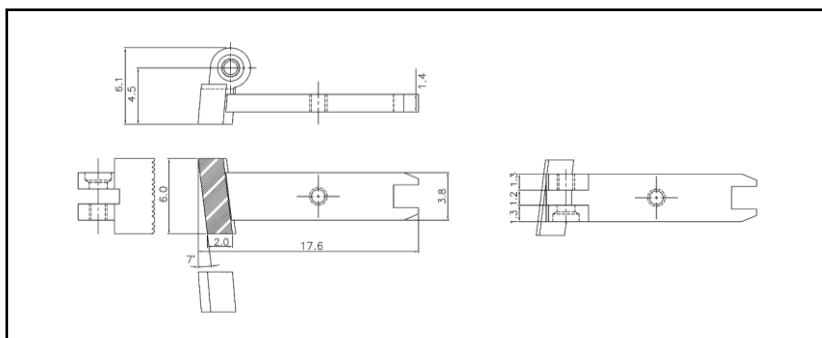

3. LW-002BC decoration hinges

Our decoration hinges show a very detailed pattern.

Material: Beryllium copper